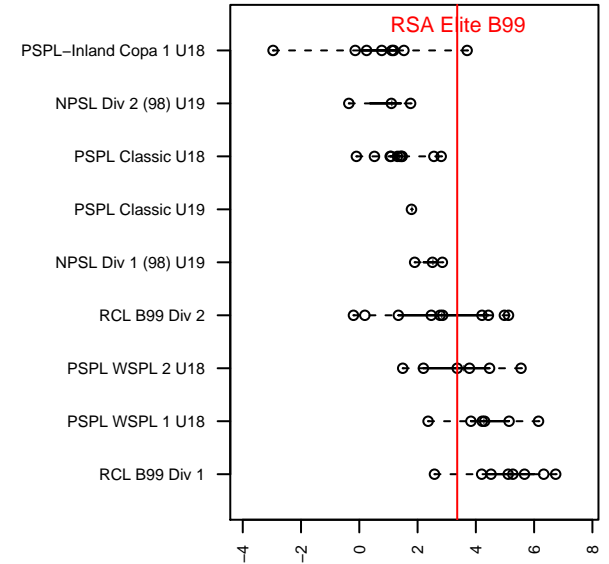

Venues played:
 2016 US Club Regionals 1998
 2016 Central WA Super Cup HS Gold
 2016 Labor Day Cup BU19
 2016 PSPL WSPL 2 U18
 2016 WA Cup HS Gold U18

RSA Elite B99
 Dots are actual minus expected GF (blue circles) and GA (red triangles).
 Blue line is smoothed change in attack strength. Red is smoothed change in defense strength.

**attack and defense variance (black dot)
relative to other teams
and top 10 in region**

**attack and defense rating
relative to others at age
and all opponents in last 13 months**

Performance relative to 13 month average