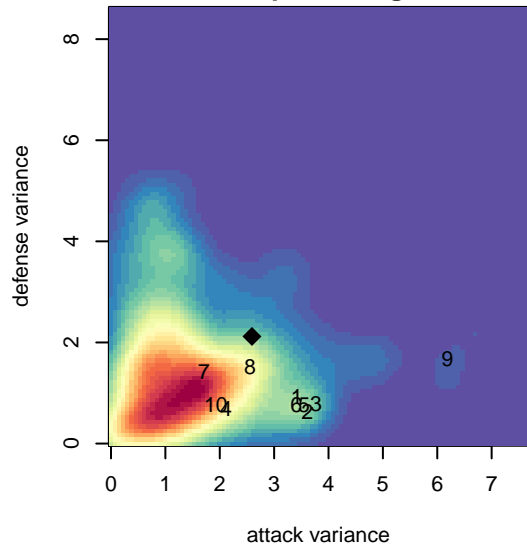

RSA Elite B99

RSA Elite
 Puyallup, WA
 B99 total strength=1627
 attack=24.47 defense=12.62
 fall league = PSPL WSPL 2 U18
 notes= Richards 2013-6

alt names used:
 RSA Elite BU99-Richards
 RAINIER SOCCER ALLIANCE RSA ELITE B99

Venues played:
 2016 US Club Regionals 1998
 2016 Central WA Super Cup HS Gold
 2016 Labor Day Cup BU19
 2016 PSPL WSPL 2 U18
 2016 WA Cup HS Gold U18

RSA Elite B99
 Dots are actual minus expected GF (blue circles) and GA (red triangles).
 Blue line is smoothed change in attack strength. Red is smoothed change in defense strength.

**attack and defense variance (black dot)
relative to other teams
and top 10 in region**

**attack and defense rating
relative to others at age
and all opponents in last 13 months**

Performance relative to 13 month average